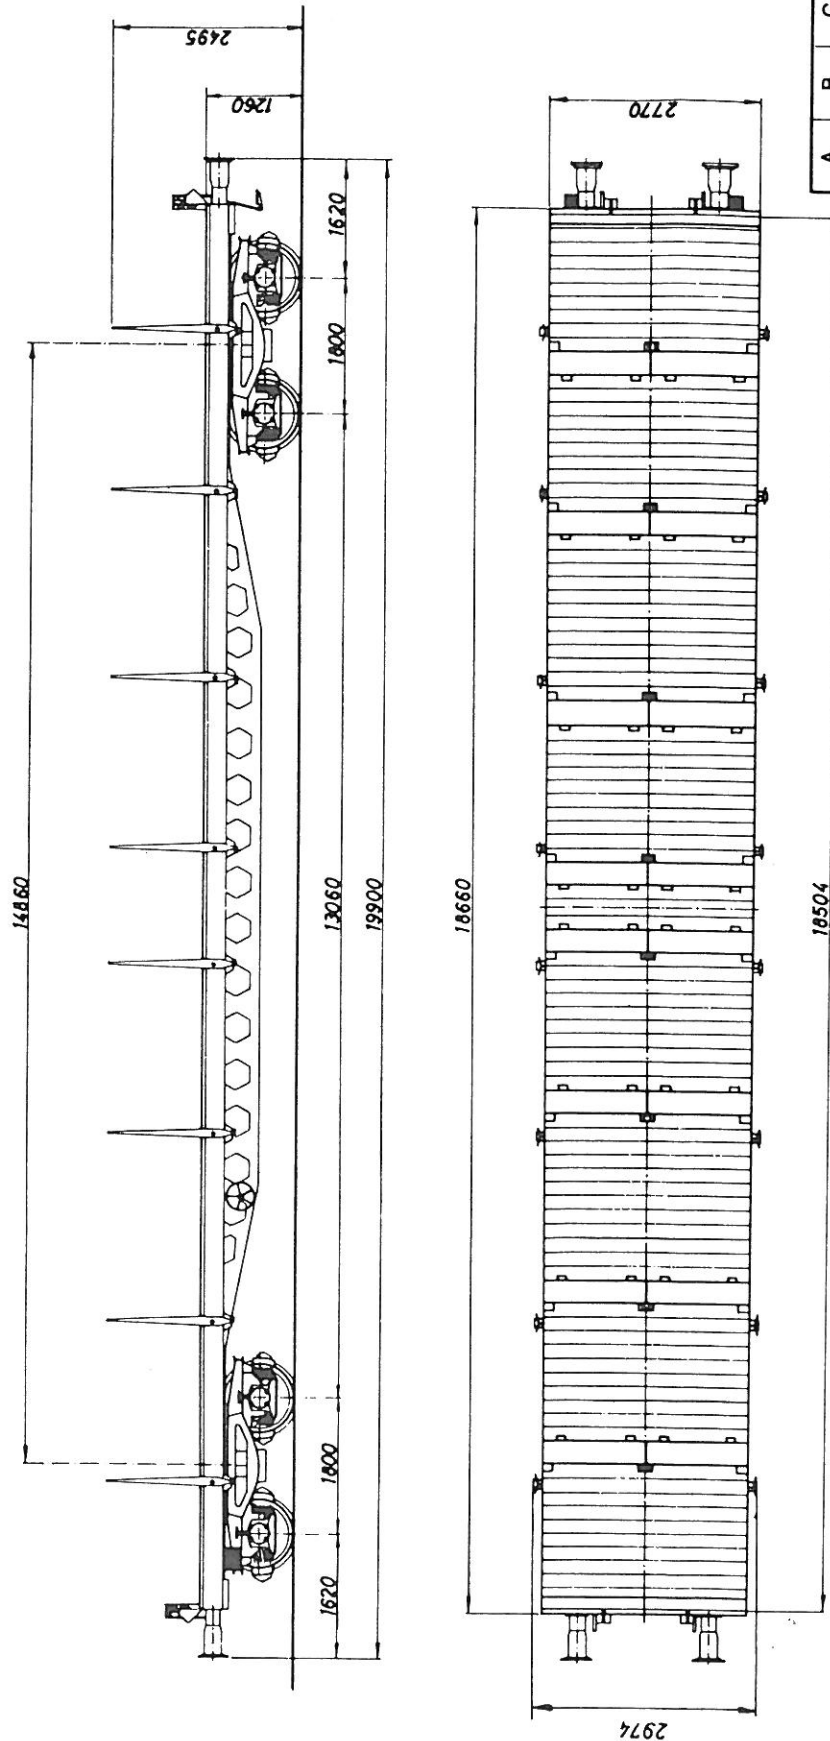

· Rs 390 0 080 - 390 0 219
RIV - EUROP

	A	B	C
	39,0 t	47,0 t	55,0 t
S	39,0 t	47,0 t	55,0 t

m	2	3	4	5
a-a	32	33	34	35
b-b	35	36	37	38
c-c	38	39	40	41
d-d	41	42	43	44

Tara: ca. 25,4 t
Bundflade: 51,0 m²
Maks. hast.: 100 km/t